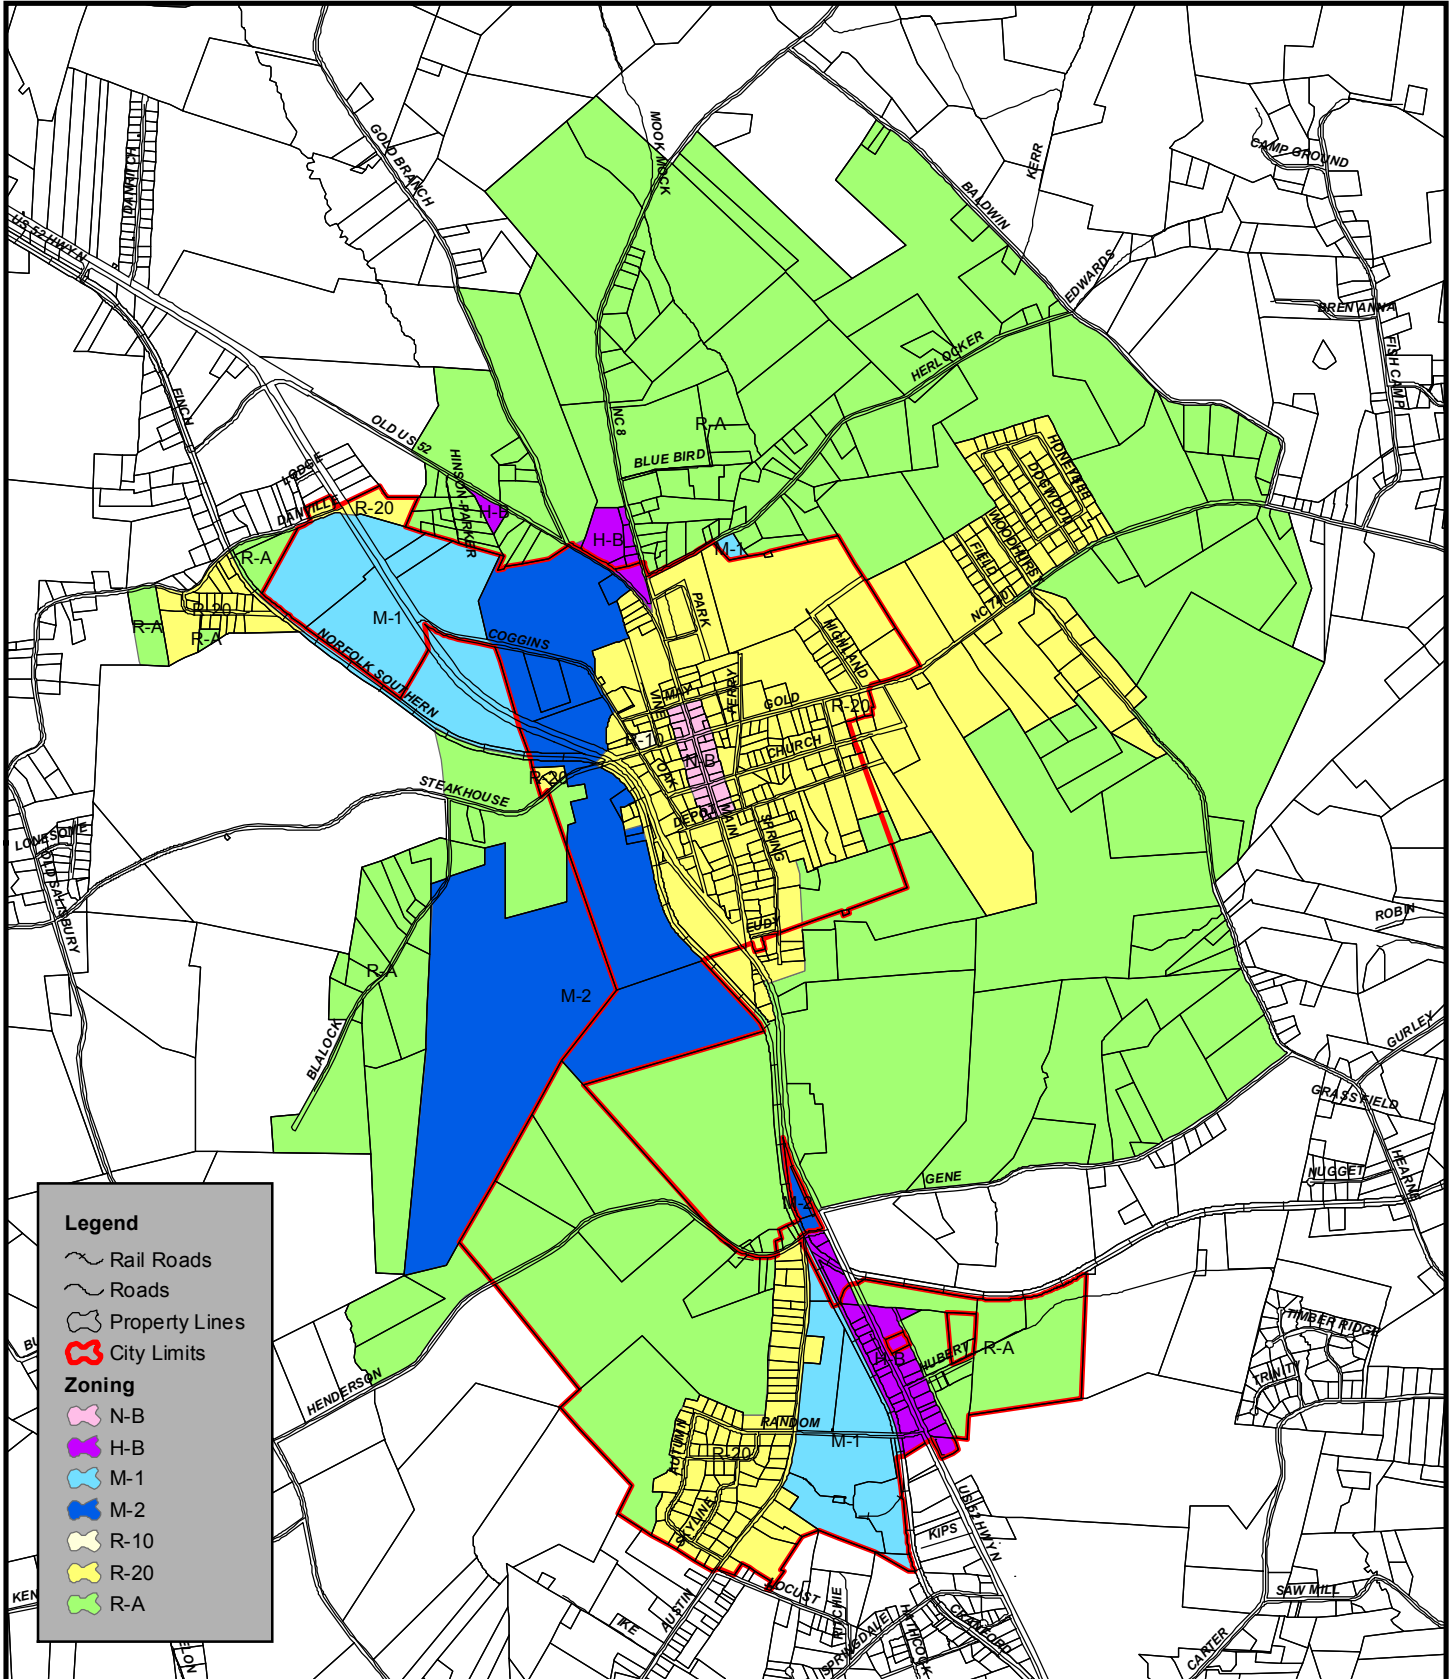

ZONING FOR THE TOWN OF NEW LONDON

SEPTEMBER 13, 2016

Legend

- Rail Roads
- Roads
- Property Lines
- City Limits

Zoning

- N-B
- H-B
- M-1
- M-2
- R-10
- R-20
- R-A

0 2,500 5,000 Feet