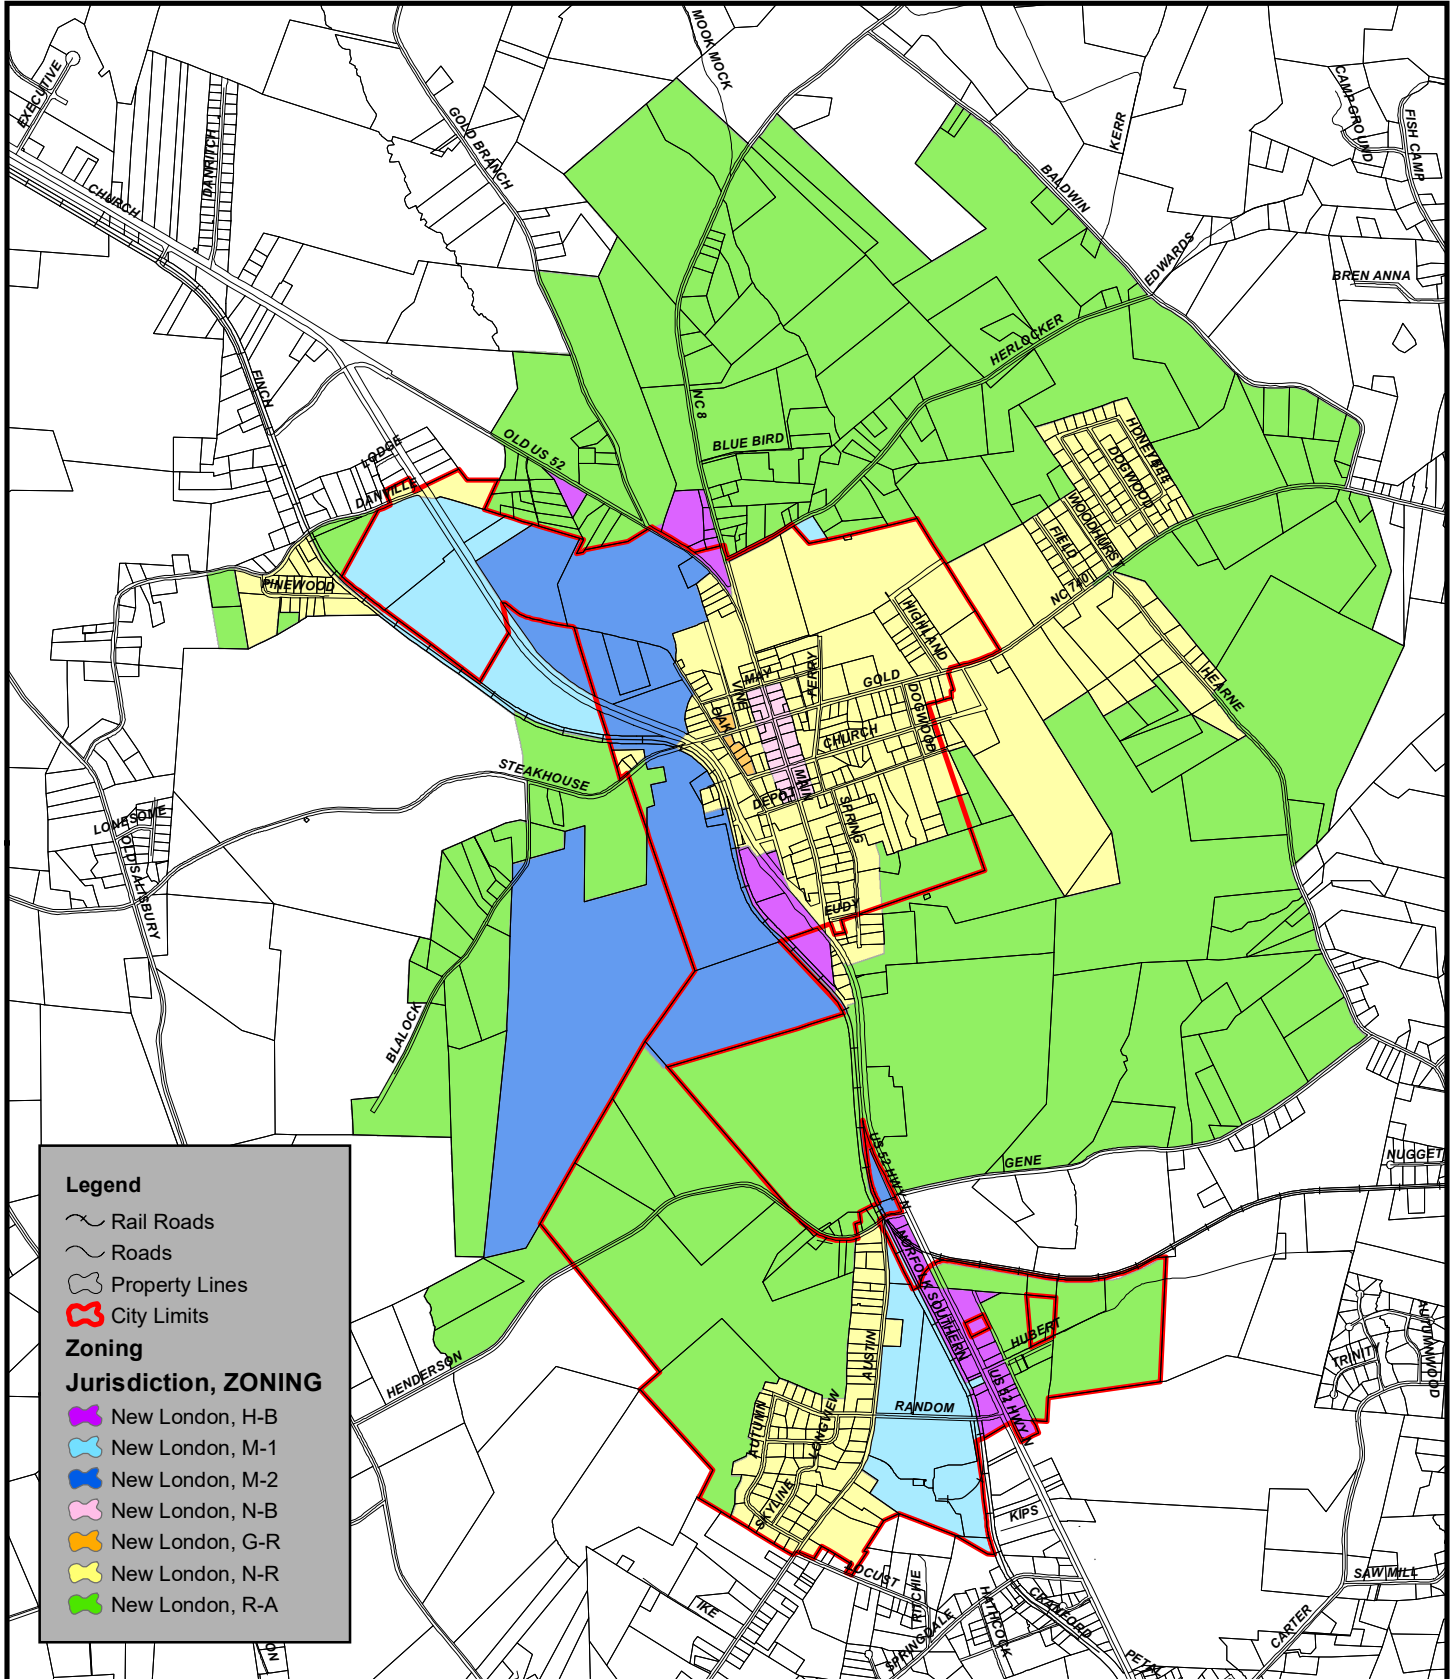

ZONING FOR THE TOWN OF NEW LONDON

JULY 18, 2024

Legend

- Rail Roads
- Roads
- Property Lines
- City Limits

Zoning Jurisdiction, ZONING

- New London, H-B
- New London, M-1
- New London, M-2
- New London, N-B
- New London, G-R
- New London, N-R
- New London, R-A

0 2,500 5,000 Feet